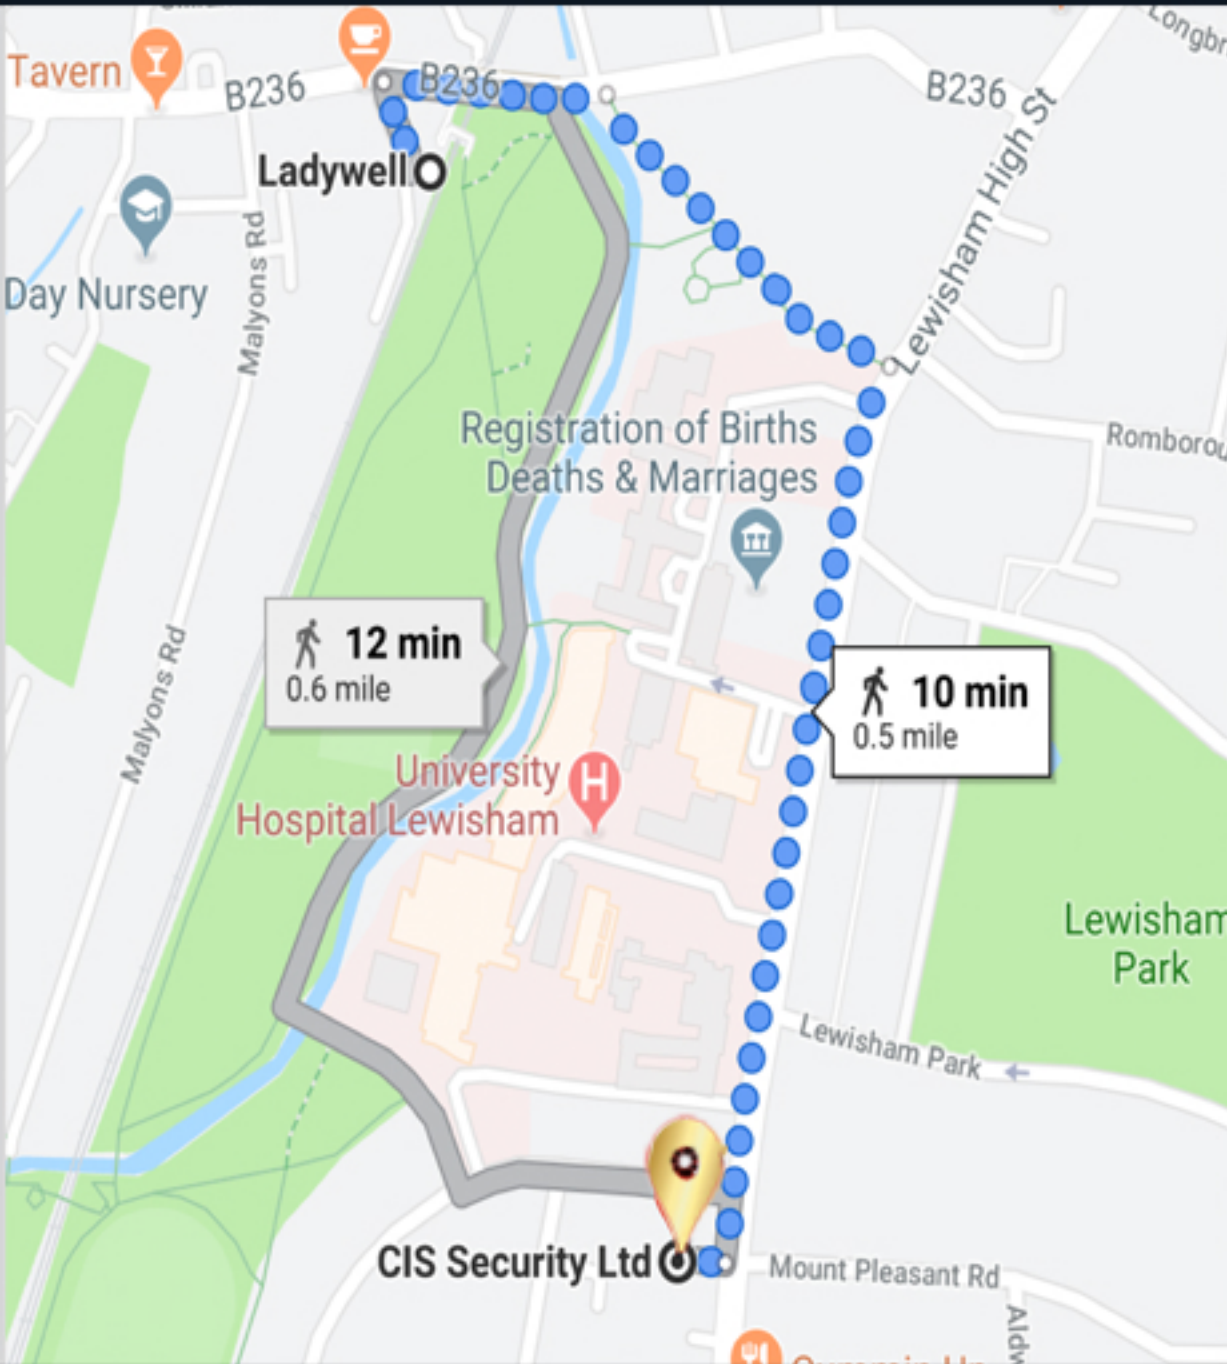

How to reach CIS Security

LADYWELL STATION

From Ladywell Station (Zone 3)

Time: Approx. 10 minute **Walk**

Start at Ladywell Station

Walk north out the station and turn right at the end of the road onto **Ladywell Road**

Turn right onto Lewisham High Street

Follow Lewisham High Street past Lewisham Hospital and CIS Security is on the right side of the road.

The two closest main stations are **Ladywell & Lewisham Station**. Both are easily accessible from **London Bridge & Charing Cross**.

LEWISHAM STATION

From Lewisham Station (Zone 2/3)

Time: 10 minutes (depending on traffic)
Buses: 47, 75, 136, 185, 199, 208.

Start at Lewisham Station (bus stop B)

Get off at Lewisham Hospital (Stop HR).

Walk 1 minute.