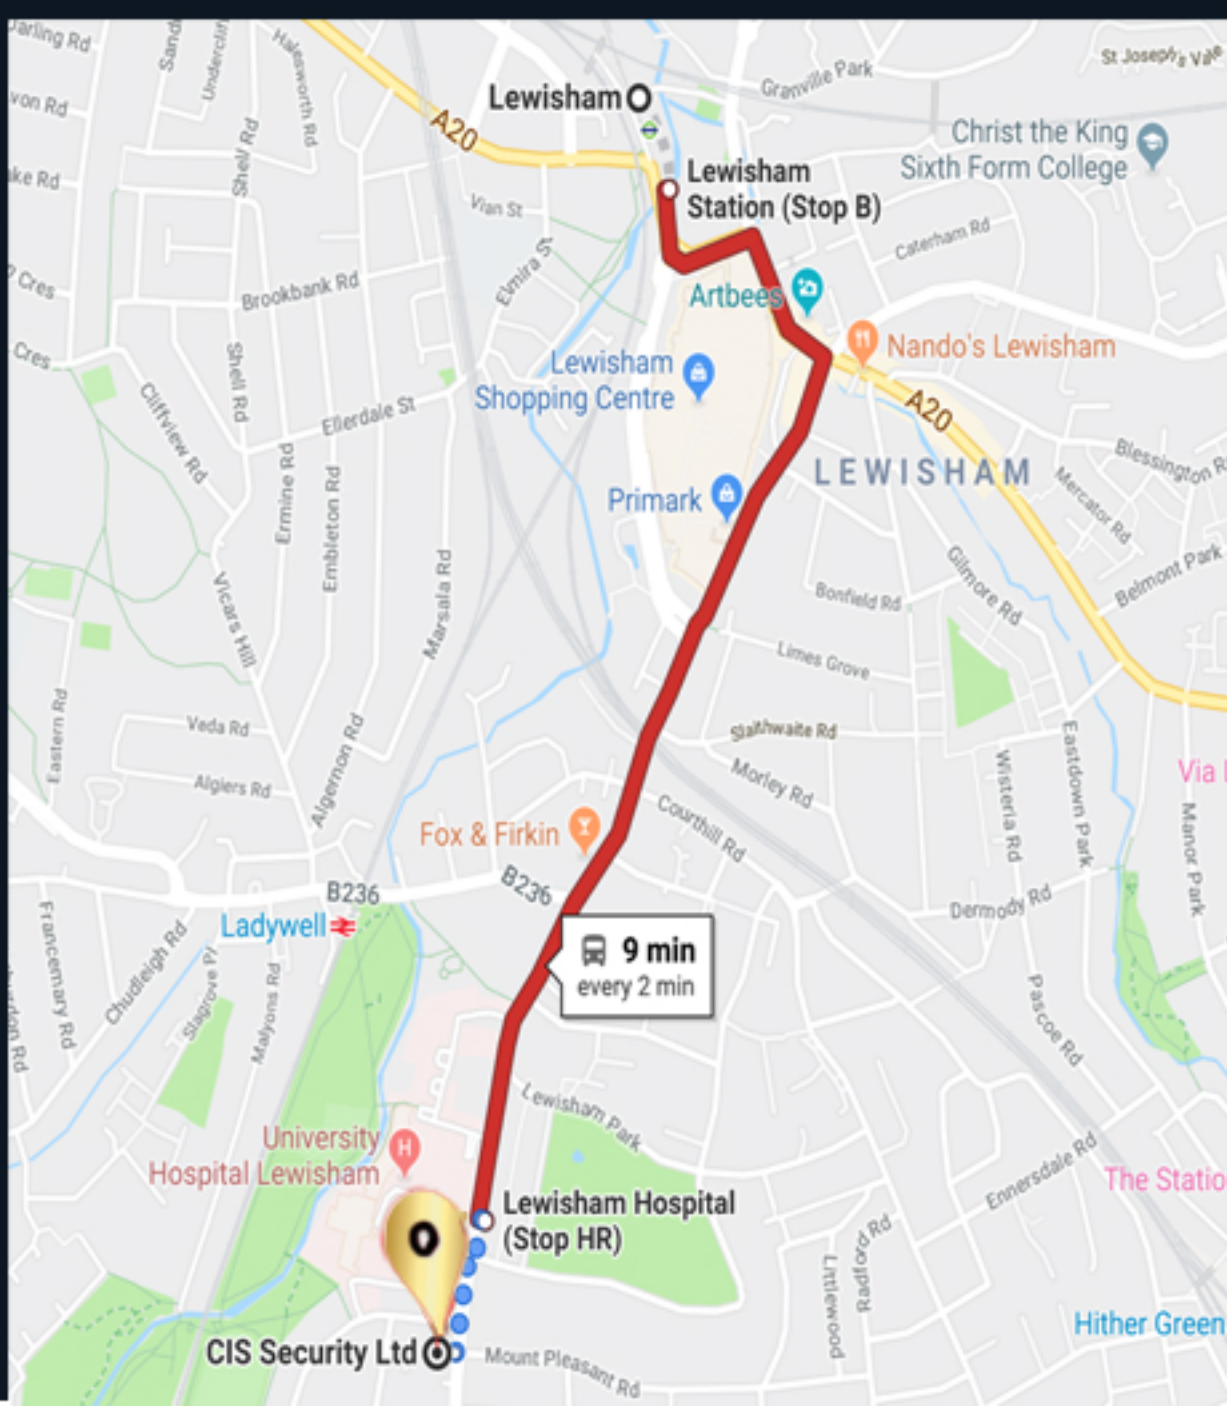

How to reach CIS Security

LADYWELL STATION

From Ladywell Station (Zone 3)

Time: Approx. 10 minute **Walk**

Start at Ladywell Station

Walk north out the station and turn right at the end of the road onto **Ladywell Road**

Turn right onto Lewisham High Street

Follow Lewisham High Street past Lewisham Hospital and CIS Security is on the right side of the road.

The two closest main stations are **Ladywell & Lewisham Station**. Both are easily accessible from **London Bridge & Charing Cross**.

LEWISHAM STATION

From Lewisham Station (Zone 2/3)

Time: 10 minutes (depending on traffic)
Buses: 47, 75, 136, 185, 199, 208.

Start at Lewisham Station (bus stop B)

Get off at Lewisham Hospital (Stop HR).

Walk 1 minute.